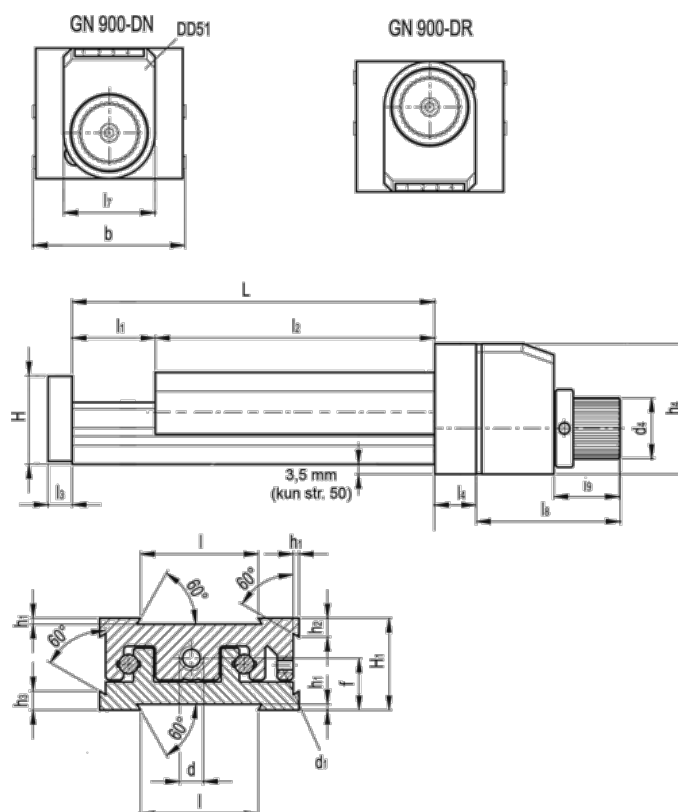

Article number: 20774030

Description: Adjustable slide unit
GN 900-120-185-25-DN-1

Measures

b = 120	h2 = 13.8	l7 = 33
d = M10x1	h3 = 13.8	l8 = 69
d1 = M5	h4 = 57	l9 = 41
d4 = 34	l = 80	
f = 26.3	L - l1 = 185-25	
H = 45.0	l2 = 160	
h1 = 2.0	l3 = 10	
H1 = 46	l4 = 18	